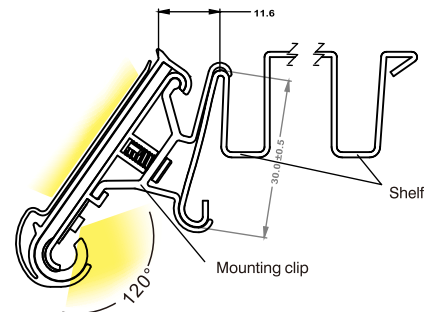

## ■ Features

- It is the special designed for Shelf Tag Light
- It can highlight the price tags and the products on the shelf at the same time
- Customized sizes and watt available according to the request
- LED produce perfect light to your price tags and product .
- It provide 3 type mounting clip for different application
  1. Clip for 10mm glass shelving
  2. 30 degree light to the down shelf
  3. 20 degree light to the down shelf

Buckle recessed installation

Model	Length(mm)	Power/W	Energy efficiency	CCT
PTJ-035-860-12V	350	4.2	336	3000-6500
PTJ-040-860-12V	400	4.8	384	3000-6500
PTJ-075-860-12V	750	9	720	3000-6500
PTJ-085-860-12V	850	10.2	816	3000-6500
PTJ-090-860-12V	900	11.4	912	3000-6500
PTJ-100-860-12V	1000	12	960	3000-6500
PTJ-115-860-12V	1150	13.8	1104	3000-6500
PTJ-120-860-12V	1200	14.4	1152	3000-6500