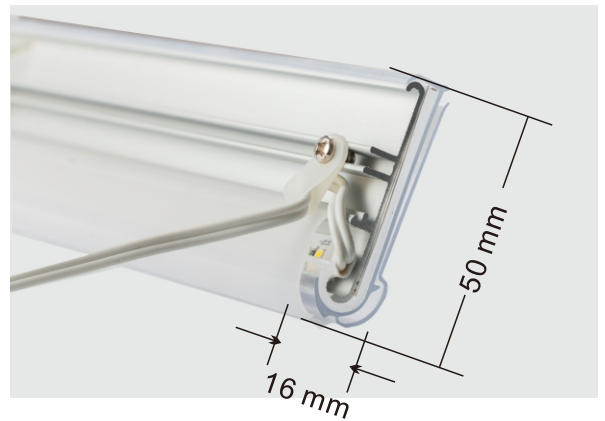

# LED SHELF TAG LIGHTING

• PTJ •

## ■ Features

- It is the special designed for Shelf Tag Light
- It can highlight the price tags and the products on the shelf at the same time
- Customized sizes and watt available according to the request
- LED produce perfect light to your price tags and product .
- It provide 3 type mounting clip for different application
  1. Clip for 10mm glass shelving
  2. 30 degree light to the down shelf
  3. 20 degree light to the down shelf

Buckle recessed installation

Model	Length(mm)	Power/W	Energy efficiency	CCT
PTJ-035-860-12V	350	4.2	336	3000-6500
PTJ-040-860-12V	400	4.8	384	3000-6500
PTJ-075-860-12V	750	9	720	3000-6500
PTJ-085-860-12V	850	10.2	816	3000-6500
PTJ-090-860-12V	900	11.4	912	3000-6500
PTJ-100-860-12V	1000	12	960	3000-6500
PTJ-115-860-12V	1150	13.8	1104	3000-6500
PTJ-120-860-12V	1200	14.4	1152	3000-6500