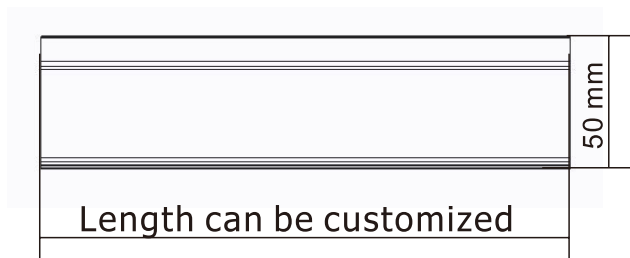

Model	Length(mm)	Power/W	Energy efficiency	CCT
PTJ-035-860-12V	350	4.2	336	3000-6500
PTJ-040-860-12V	400	4.8	384	3000-6500
PTJ-075-860-12V	750	9	720	3000-6500
PTJ-085-860-12V	850	10.2	816	3000-6500
PTJ-090-860-12V	900	11.4	912	3000-6500
PTJ-100-860-12V	1000	12	960	3000-6500
PTJ-115-860-12V	1150	13.8	1104	3000-6500
PTJ-120-860-12V	1200	14.4	1152	3000-6500