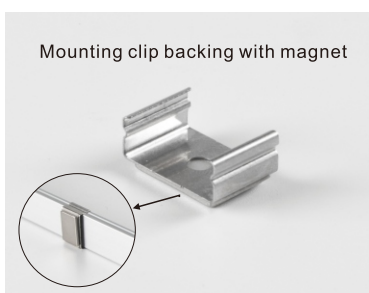

ULTRA-THIN MAGNETIC LIGHT

• 1705 •

■ Features

- Only in 5mm height , fit for most of the shelf and able to make the lamp invisible
- Frosted/clear PC cover available
- Customized length available, max 2700mm
- Max 14.4w/m
- Various mounting methods including magnetic
- To be used with constant voltage DC12V/24VDC driver
- Dimmable with available accessories

■ Specification

- Item:1705
- Size: W17mm×H5mm
- Voltage: DC 12/24V
- Operating temperature : 0-45c°
- Lamp life: 50,000hrs/70%
- Availble color: 2700K-6500K
- Color rendering: Ra>80 Ra>90
- Energy efficiency: 90lm/W
- Degree of protection : IP20
- Power consumption:6w/m~14.4w/m

■ Size: A:17mm
B:5mm
C:0~2700mm

ACCESSORIES

Metal shelves

Glass shelves