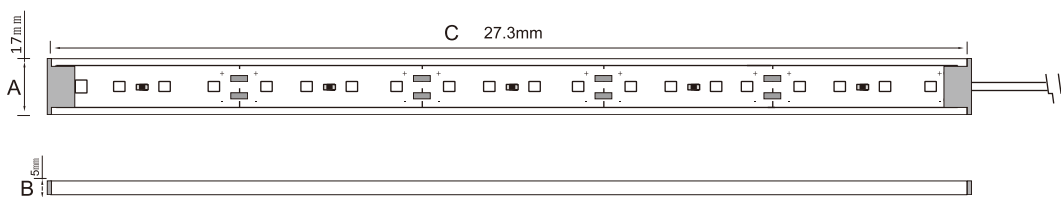

ULTRA-THIN MAGNETIC LIGHT

• 1705 •

■ Features

- Only in 5mm height , fit for most of the shelf and able to make the lamp invisible
- Frosted/clear PC cover available
- Customized length available, max 2700mm
- Max 14.4w/m
- Various mounting methods including magnetic
- To be used with constant voltage DC12V/24VDC driver
- Dimmable with available accessories

■ Specification

- Item:1705
- Size: W17mm×H5mm
- Voltage: DC 12/24V
- Operating temperature : 0-45c°
- Lamp life: 50,000hrs/70%
- Availble color: 2700K-6500K
- Color rendering: Ra>80 Ra>90
- Energy efficiency: 90lm/W
- Degree of protection : IP20
- Power consumption:6w/m~14.4w/m

■ Size: A:17mm
B:5mm
C:0~2700mm

ACCESSORIES

Metal shelves

Glass shelves